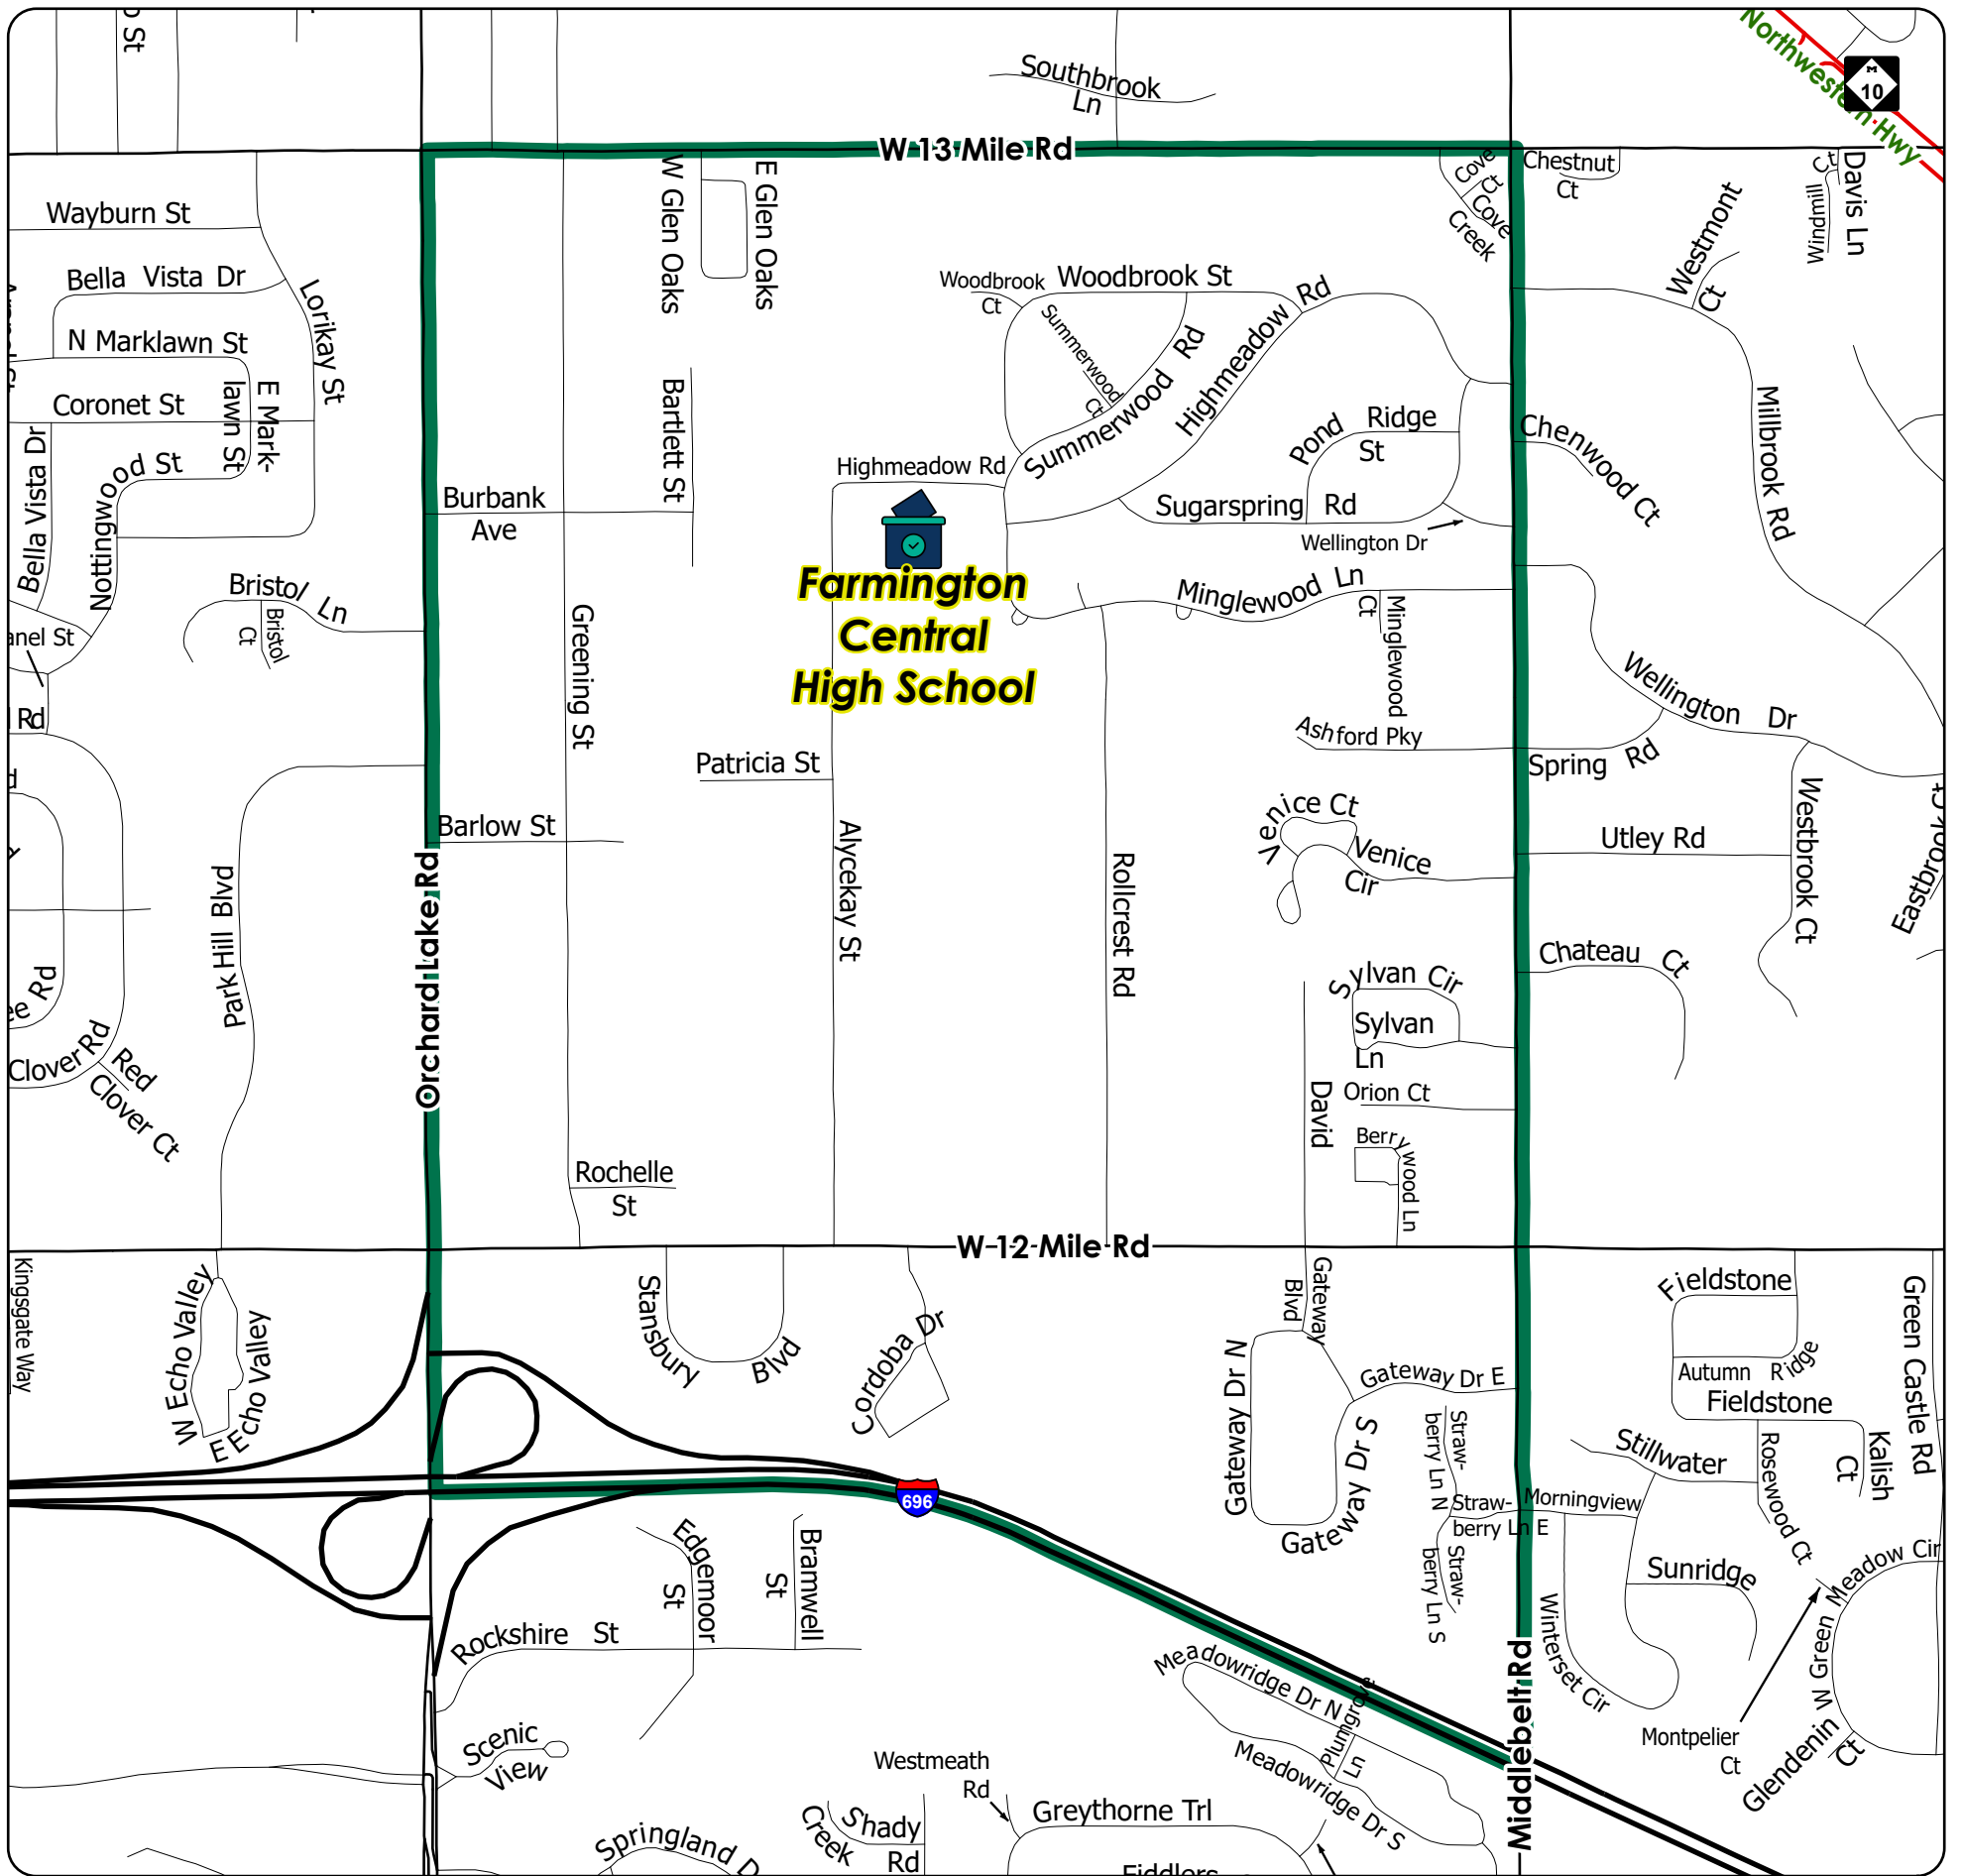

Voting Precinct 11

City of Farmington Hills, Michigan

Map Legend

-  Voting Location
-  Voting Precinct Boundary

Precinct Streets

W 12 MILE RD (Portion)	HIGHMEADOW RD	WOODBROOK ST
W 13 MILE RD (Portion)	MIDDLEBELT RD (Portion)	
ALYCEKAY ST	MINGLEWOOD CT	
ASHFORD PKWY	MINGLEWOOD LN	
BARLOW ST	ORCHARD LAKE RD (Portion)	
BARTLETT ST	ORION CT	
BERRYWOOD LN	PATRICIA ST	
BURBANK ST	POND RIDGE RD	
CORDOBA	ROCHELLE ST	
COVE CREEK LN	ROLLCREST RD	
COVE CREEK CT	STANSBURY ST	
DAVID ST	STRAWBERRY LN	
GATEWAY DR W	SUGAR SPRING RD	
GATEWAY DR N	SUMMERWOOD RD	
GATEWAY DR S	SUMMERWOOD CT	
GATEWAY DR E	SYLVAN LN	
GATEWAY BLVD	VENICE CT	
GLEN OAKS BLVD W	VENICE CIR	
GLEN OAKS BLVD E	WELLINGTON ST	
GREENING ST	WOODBROOK CT	

SOURCES: City of Farmington Hills GIS, 2024
City Clerk's Office, 2024
Oakland County GIS, 2024

DISCLAIMER: Although the information provided by this map is believed to be reliable, its accuracy is not warranted in any way. The City of Farmington Hills assumes no liability for any claims arising from the use of this map.