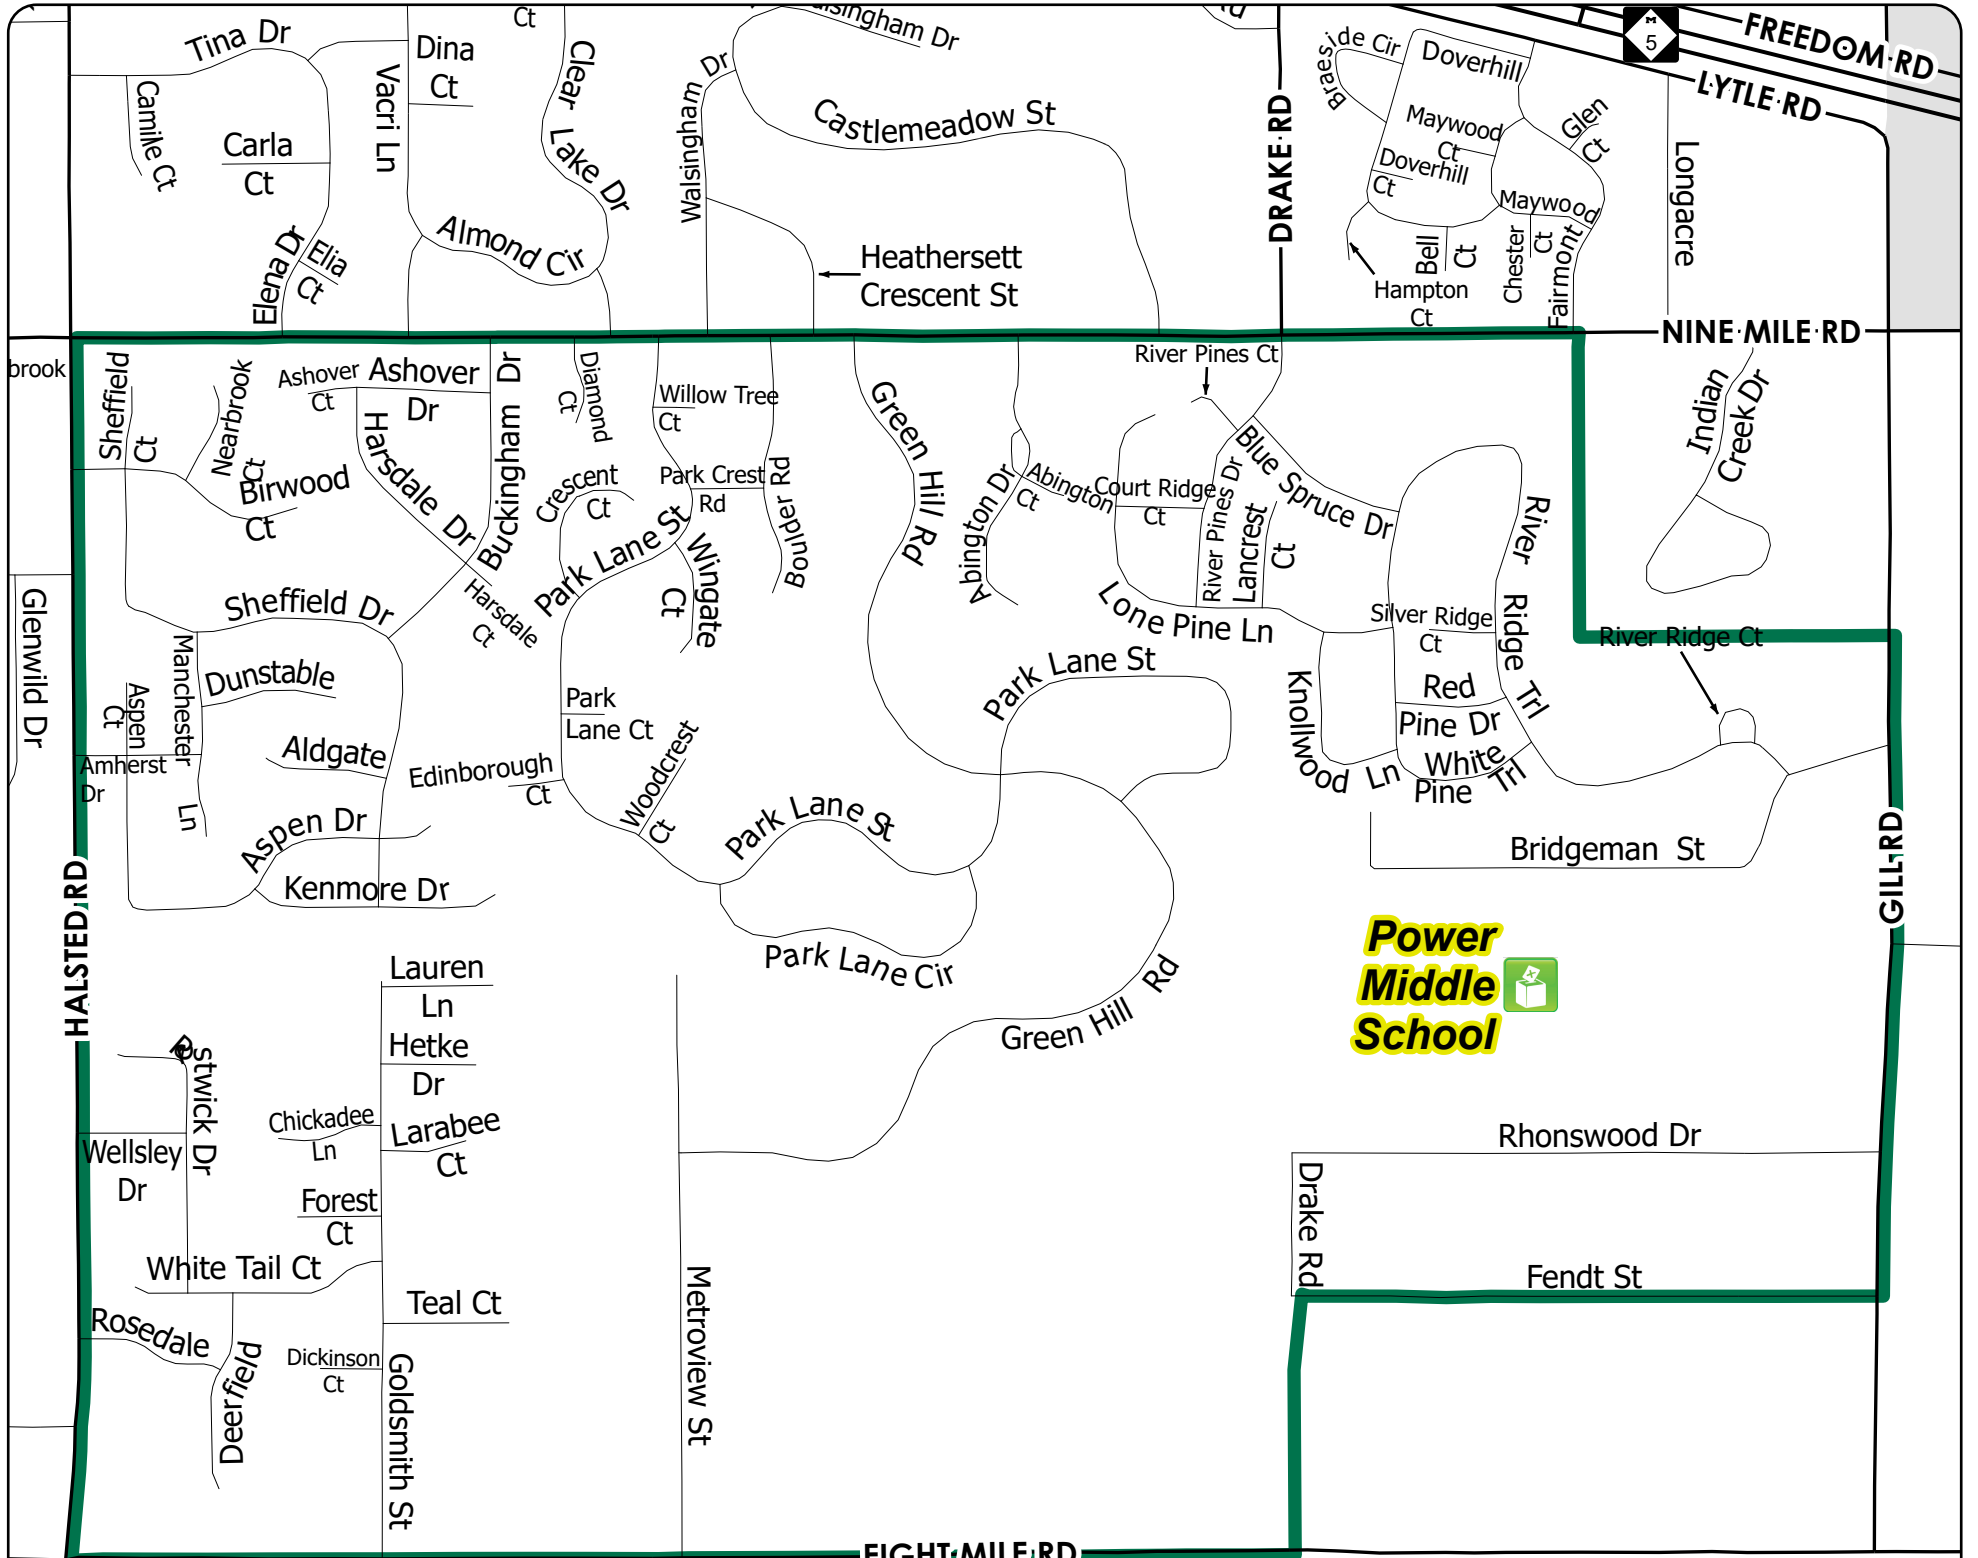

# Voting Precinct 24

### Map Legend

-  Voting Location
-  Voting Precinct Boundary

### Precinct Streets

W 9 MILE RD (Portion)	FENDT ST (Portion)	PARKLANE ST
ABINGTON CT	FOREST CT	PRESTWICK
ABINGTON DR	GILL RD (Portion)	RED PINE DR
ALDGATE CT	GOLDSMITH ST	RHONSWOOD ST
ASHOVER DR	GRAND HAVEN CT	RIVER PINES DR
ASHOVER CT	GREEN HILL RD	RIVER PINES CT
ASPEN CT	HALSTED RD (Portion)	RIVER RIDGE TRL
ASPEN DR	HARSDALE CT	RIVER RIDGE CT
BIRWOOD CT	HARSDALE DR	ROSEDALE
BLUE SPRUCE DR	HETKE DR	SHEFFIELD DR
BOULDER DR	KENMORE DR	SHEFFIELD CT
BRIDGEMAN ST	KNOLLWOOD LN	SILVER RIDGE CT
BUCKINGHAM DR	LANCREST CT	TEAL CT
CHICKADEE LN	LARABEE CT	WELLSLEY DR
COURT RIDGE CT	LAUREN LN	WHITE PINE TRL
CRESCENT CT	LONE PINE LN	WHITE TAIL CT
DEERFIELD	MANCHESTER CT	WILLOW TREE CT
DIAMOND CT	MANCHESTER LN	WINGATE CT
DICKINSON CT	METROVIEW RD	WOODCREST CT
DRAKE RD	NEARBROOK CT	
DUNSTABLE CT	PARKLANE CT	
EDINBOROUGH CT	PARKLANE CIR	