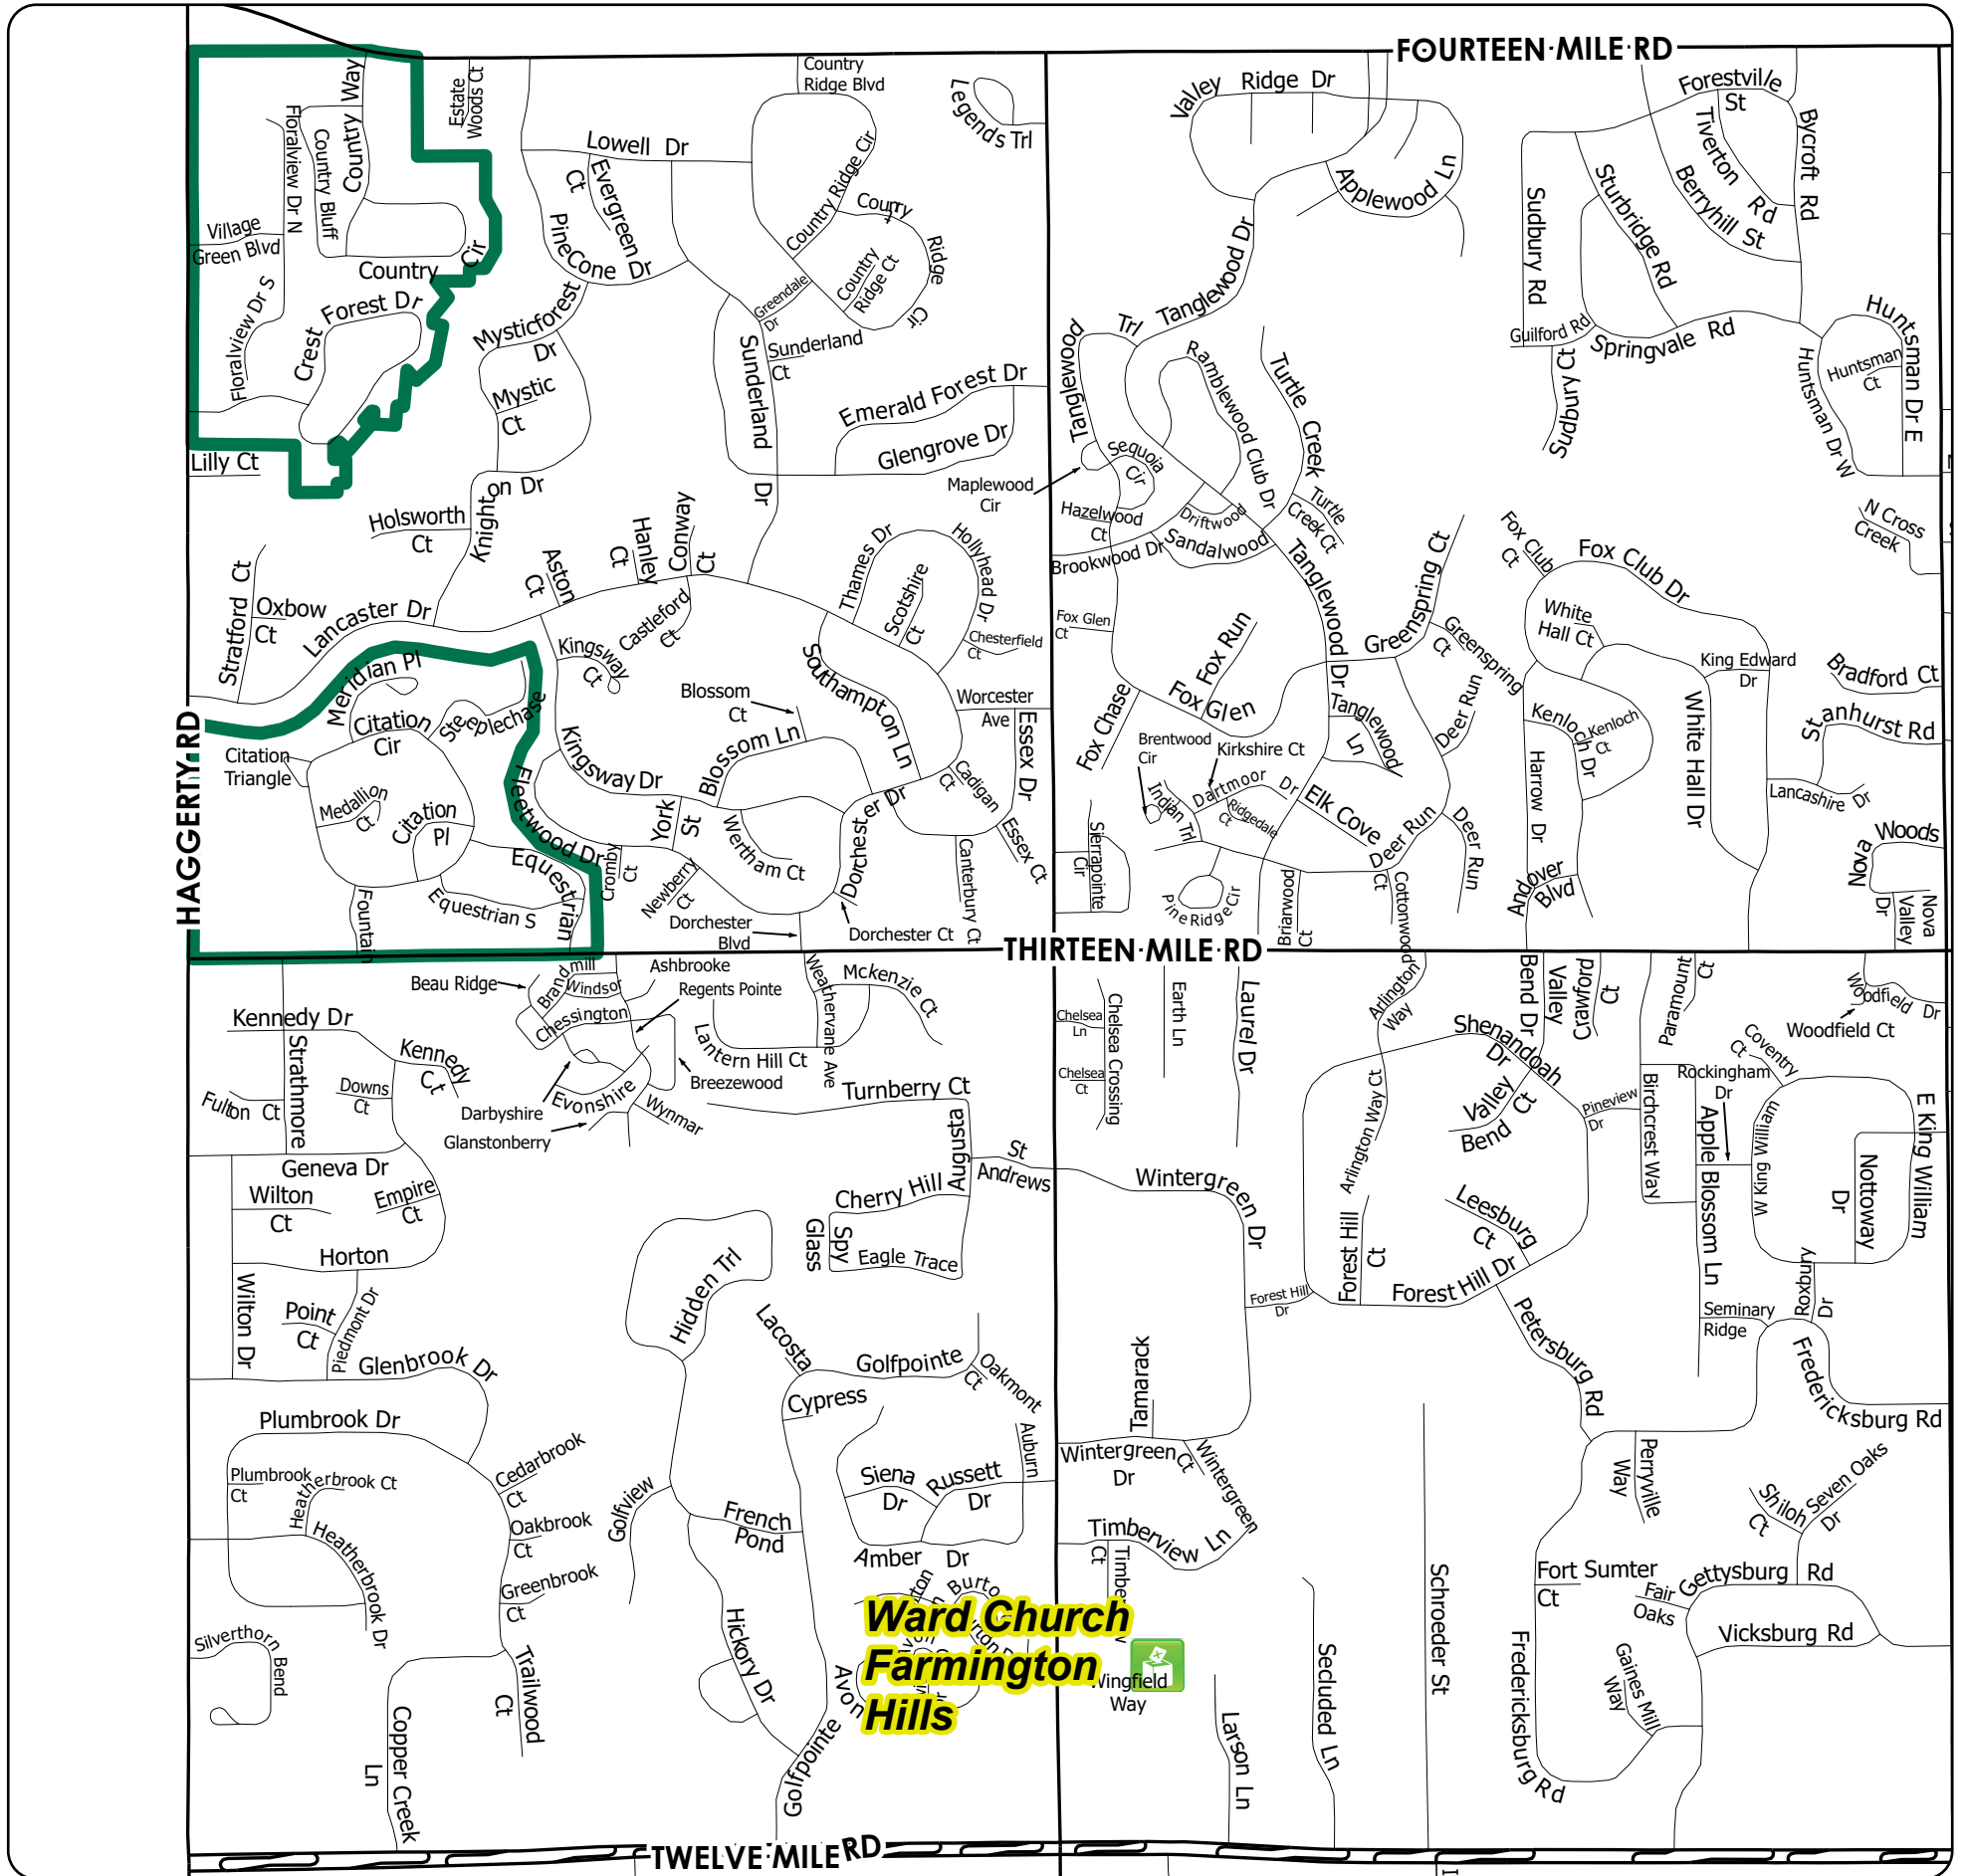

# Voting Precinct 6

## City of Farmington Hills, Michigan

### Map Legend

-  Voting Location
-  Voting Precinct Boundary

### Precinct Streets

- CITATION CIR
- CITATION PL
- CITATION TRIANGLE
- COUNTRY BLF
- COUNTRY CIR
- COUNTRY WAY
- CREST FOREST DR
- EQUESTRIAN
- FLORALVIEW DR S
- FLORALVIEW DR N
- FOUNTAIN BLVD
- FOURTEEN MILE RD (Portion)
- MEDALLION CT
- MERIDIAN PL
- STEEPLECHASE
- THIRTEEN MILE RD (Portion)
- VILLAGE GREEN BLVD