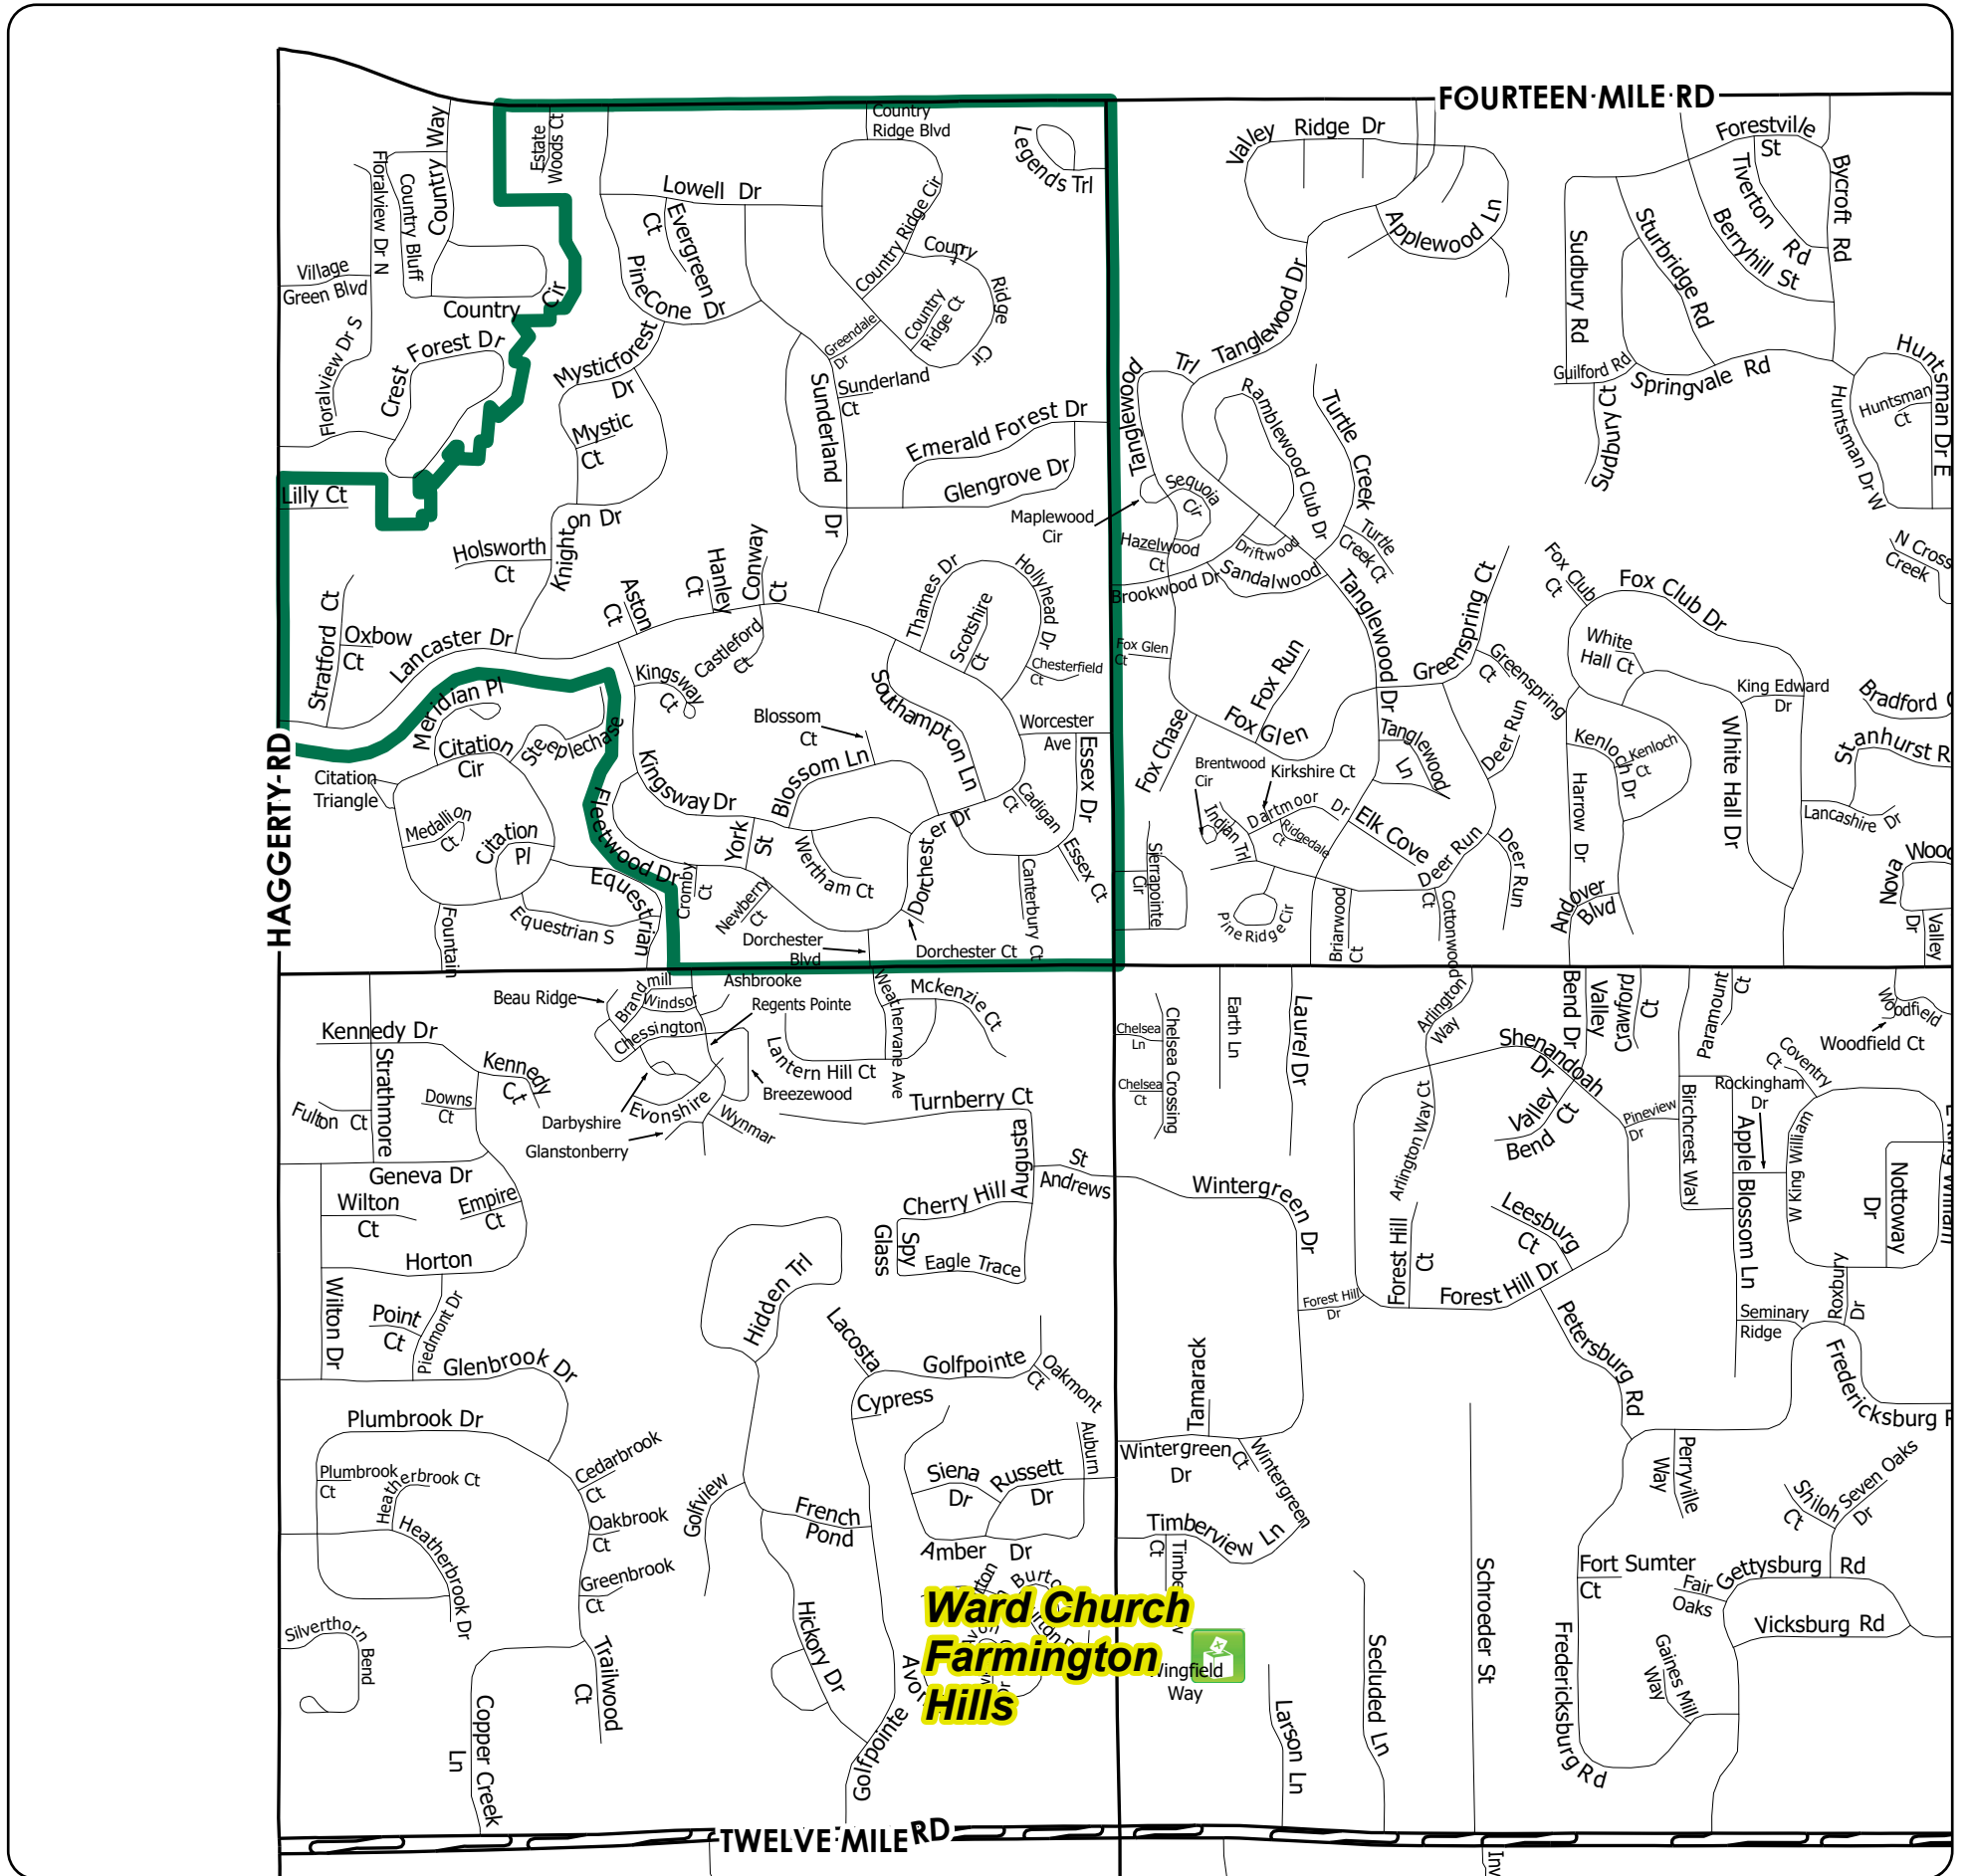

Voting Precinct 5

City of Farmington Hills, Michigan

**Ward Church
Farmington
Hills**

Map Legend

- Voting Location
- Voting Precinct Boundary

Precinct Streets

W 13 MILE RD (Portion)	FLEETWOOD DR	SOUTHAMPTON LN
W 14 MILE RD (Portion)	GLENGROVE DR	STRATFORD CT
ASTON CT	HAGGERTY RD (Portion)	SUNDERLAND DR
BLOSSOM LN	HALSTED RD (Portion)	SUNDERLAND CT
BLOSSOM CT	HANLEY CT	THAMES DR
CADIGAN CT	HOLLYHEAD DR	WERTHAM CT
CANTERBURY CT	HOLSWORTH CT	WORCHESTER AVE
CASTLEFORD CT	KINGSWAY DR	
CHESTERFIELD CT	KINGSWAY CT	
CONWAY CT	KNIGHTON DR	
COUNTRY RIDGE CIR	LANCASTER DR	
COUNTRY RIDGE CT	LEGENDS TRAIL DR	
CROMBY CT	LILLY	
DORCHESTER DR	LOWELL DR	
DORCHESTER CT	MYSTIC CT	
EMERALD FOREST DR	MYSTIC FOREST DR	
ESSEX CT	NEWBERRY CT	
ESSEX DR	OXBOW CT	
ESTATE WOODS CT	PINE CONE DR	
EVERGREEN CT	SCOTSHIRE CT	

SOURCES: City of Farmington Hills GIS, 2022
City Clerk's Office, 2022
Oakland County GIS, 2022

DISCLAIMER: Although the information provided by this map is believed to be reliable, its accuracy is not warranted in any way. The City of Farmington Hills assumes no liability for any claims arising from the use of this map.