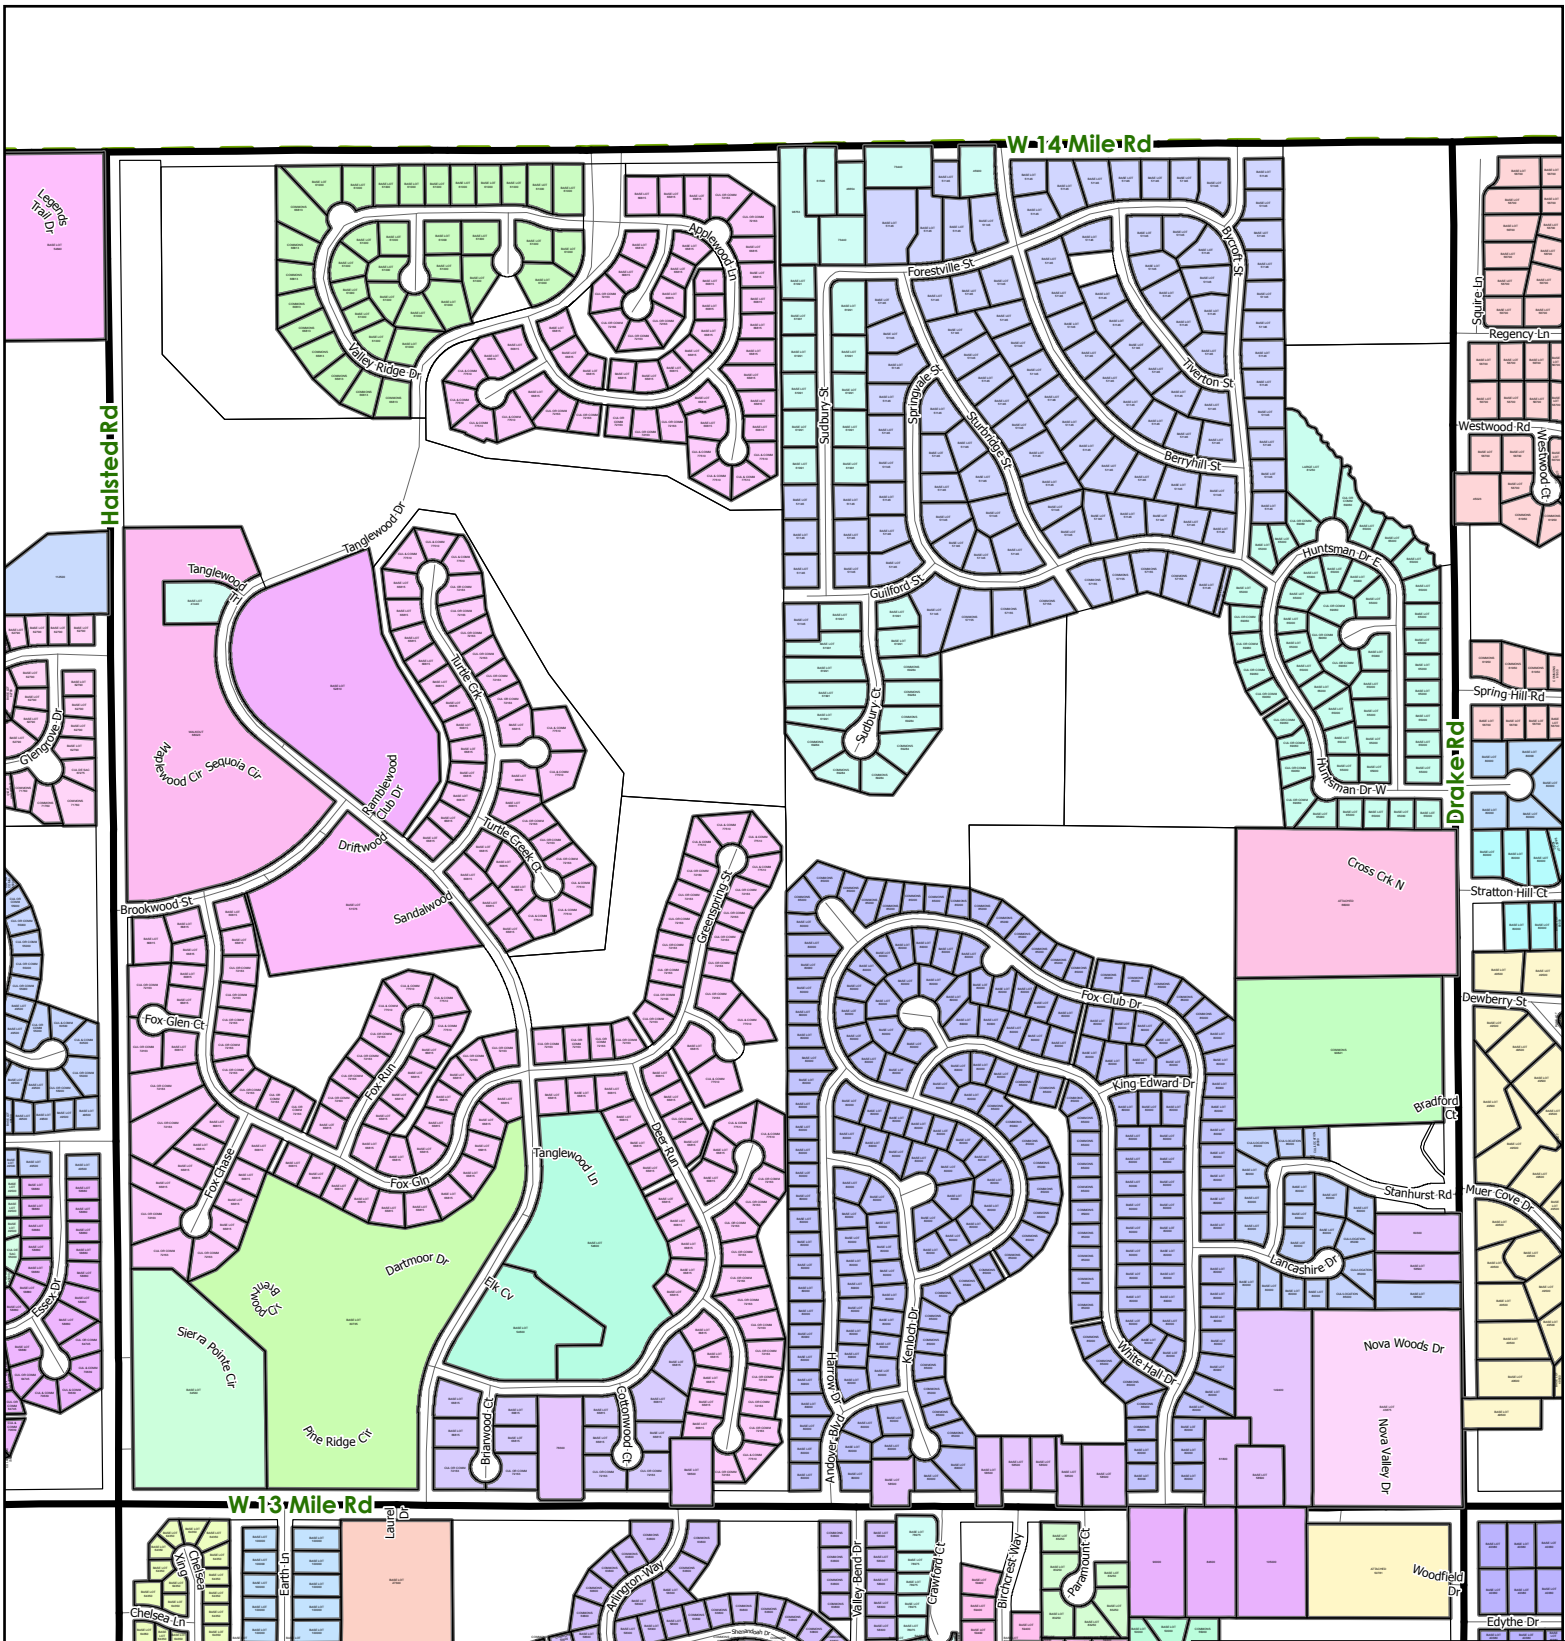

Section 2

SOURCE: City of Farmington Hills GIS, 2020
Assessing Division, 2020

Land Value Atlas

City of Farmington Hills, Michigan
January 2020

Section 3

SOURCE: City of Farmington Hills GIS, 2020
Assessing Division, 2020

Land Value Atlas

City of Farmington Hills, Michigan
January 2020

Section 4

SOURCE: City of Farmington Hills GIS, 2020
Assessing Division, 2020

Land Value Atlas

City of Farmington Hills, Michigan
January 2020

Section 5

SOURCE: City of Farmington Hills GIS, 2020
Assessing Division, 2020

Land Value Atlas

City of Farmington Hills, Michigan
January 2020

Section 6

SOURCE: City of Farmington Hills GIS, 2020
Assessing Division, 2020

Land Value Atlas

City of Farmington Hills, Michigan
January 2020

Section 7

SOURCE: City of Farmington Hills GIS, 2020
Assessing Division, 2020

Land Value Atlas

City of Farmington Hills, Michigan
January 2020