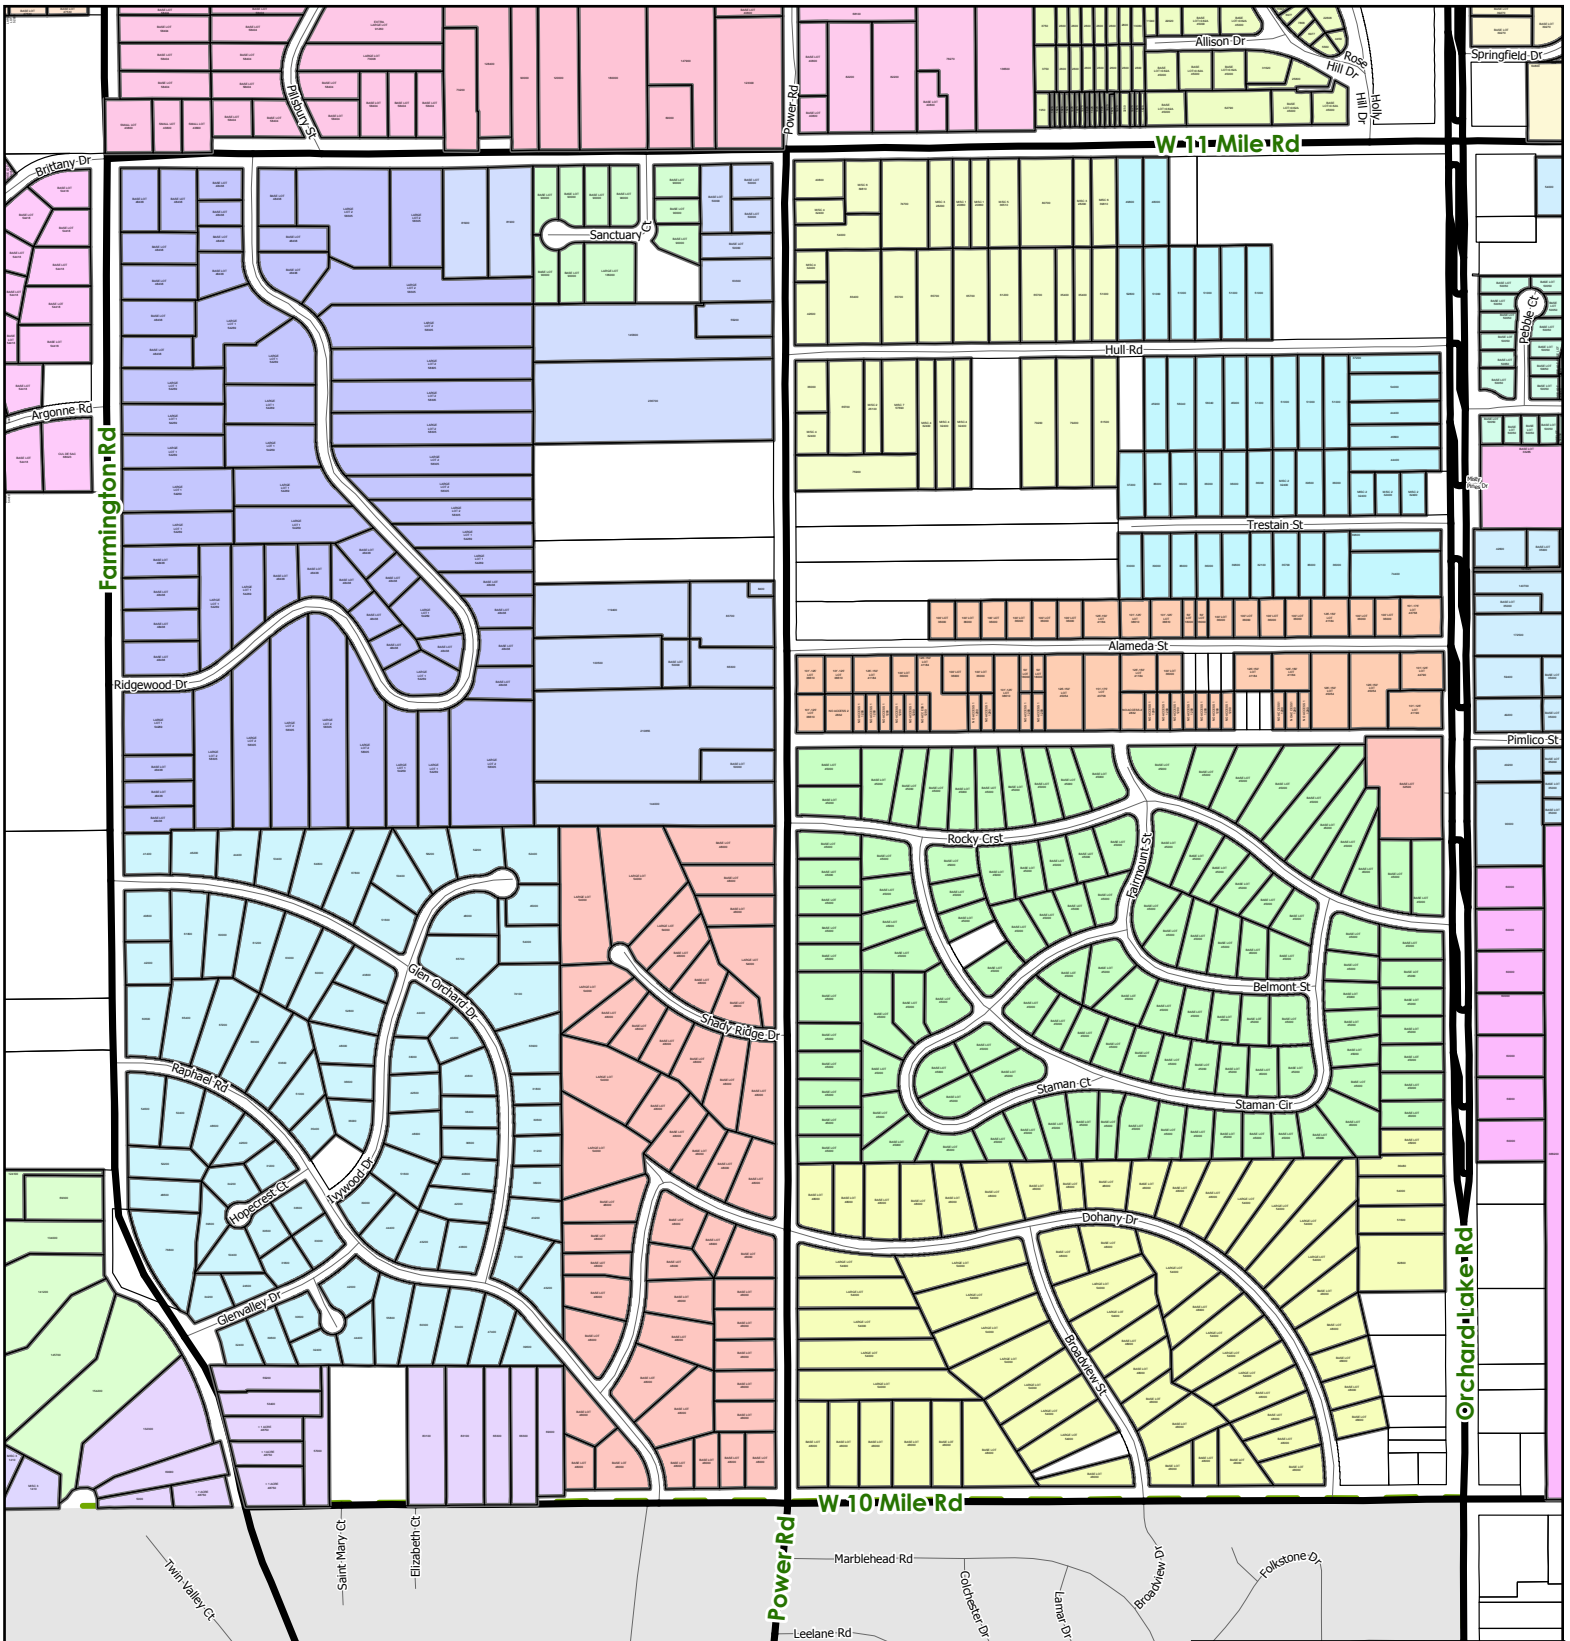

Land Value Atlas

City of Farmington Hills, Michigan
January 2020

Section 20

SOURCE: City of Farmington Hills GIS, 2020
Assessing Division, 2020

Land Value Atlas

City of Farmington Hills, Michigan
January 2020

Section 21

SOURCE: City of Farmington Hills GIS, 2020
Assessing Division, 2020

Land Value Atlas

City of Farmington Hills, Michigan
January 2020

Section 22

SOURCE: City of Farmington Hills GIS, 2020
Assessing Division, 2020