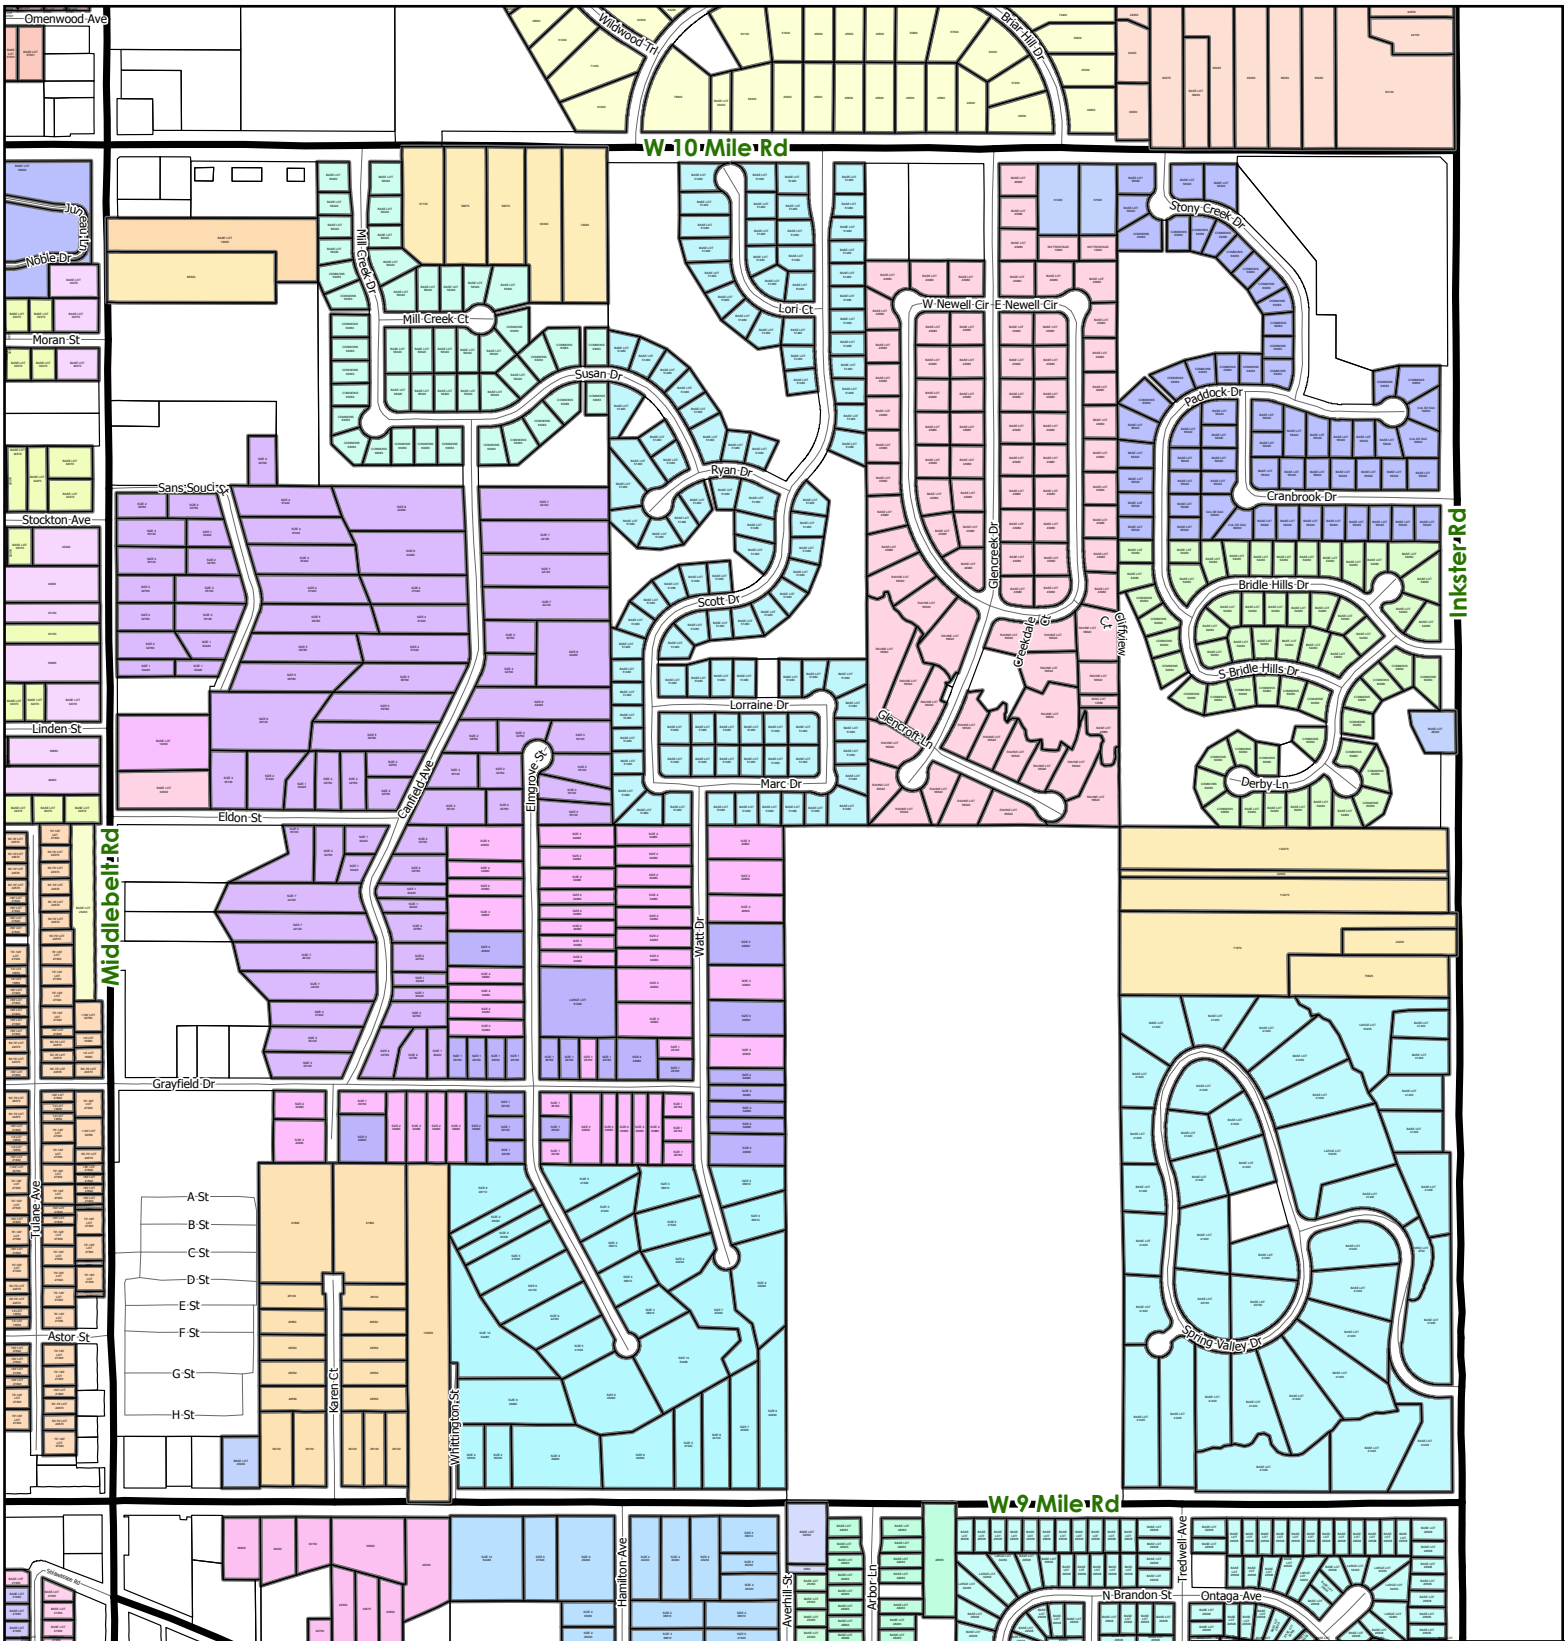

Section 21

SOURCE: City of Farmington Hills GIS, 2020
Assessing Division, 2020

Land Value Atlas

City of Farmington Hills, Michigan
January 2020

Section 22

SOURCE: City of Farmington Hills GIS, 2020
Assessing Division, 2020

Land Value Atlas

City of Farmington Hills, Michigan
January 2020

Section 23

SOURCE: City of Farmington Hills GIS, 2020
Assessing Division, 2020

Land Value Atlas

City of Farmington Hills, Michigan
January 2020

Section 24

SOURCE: City of Farmington Hills GIS, 2020
Assessing Division, 2020

Land Value Atlas

Section 25

City of Farmington Hills, Michigan
January 2020

SOURCE: City of Farmington Hills GIS, 2020
Assessing Division, 2020