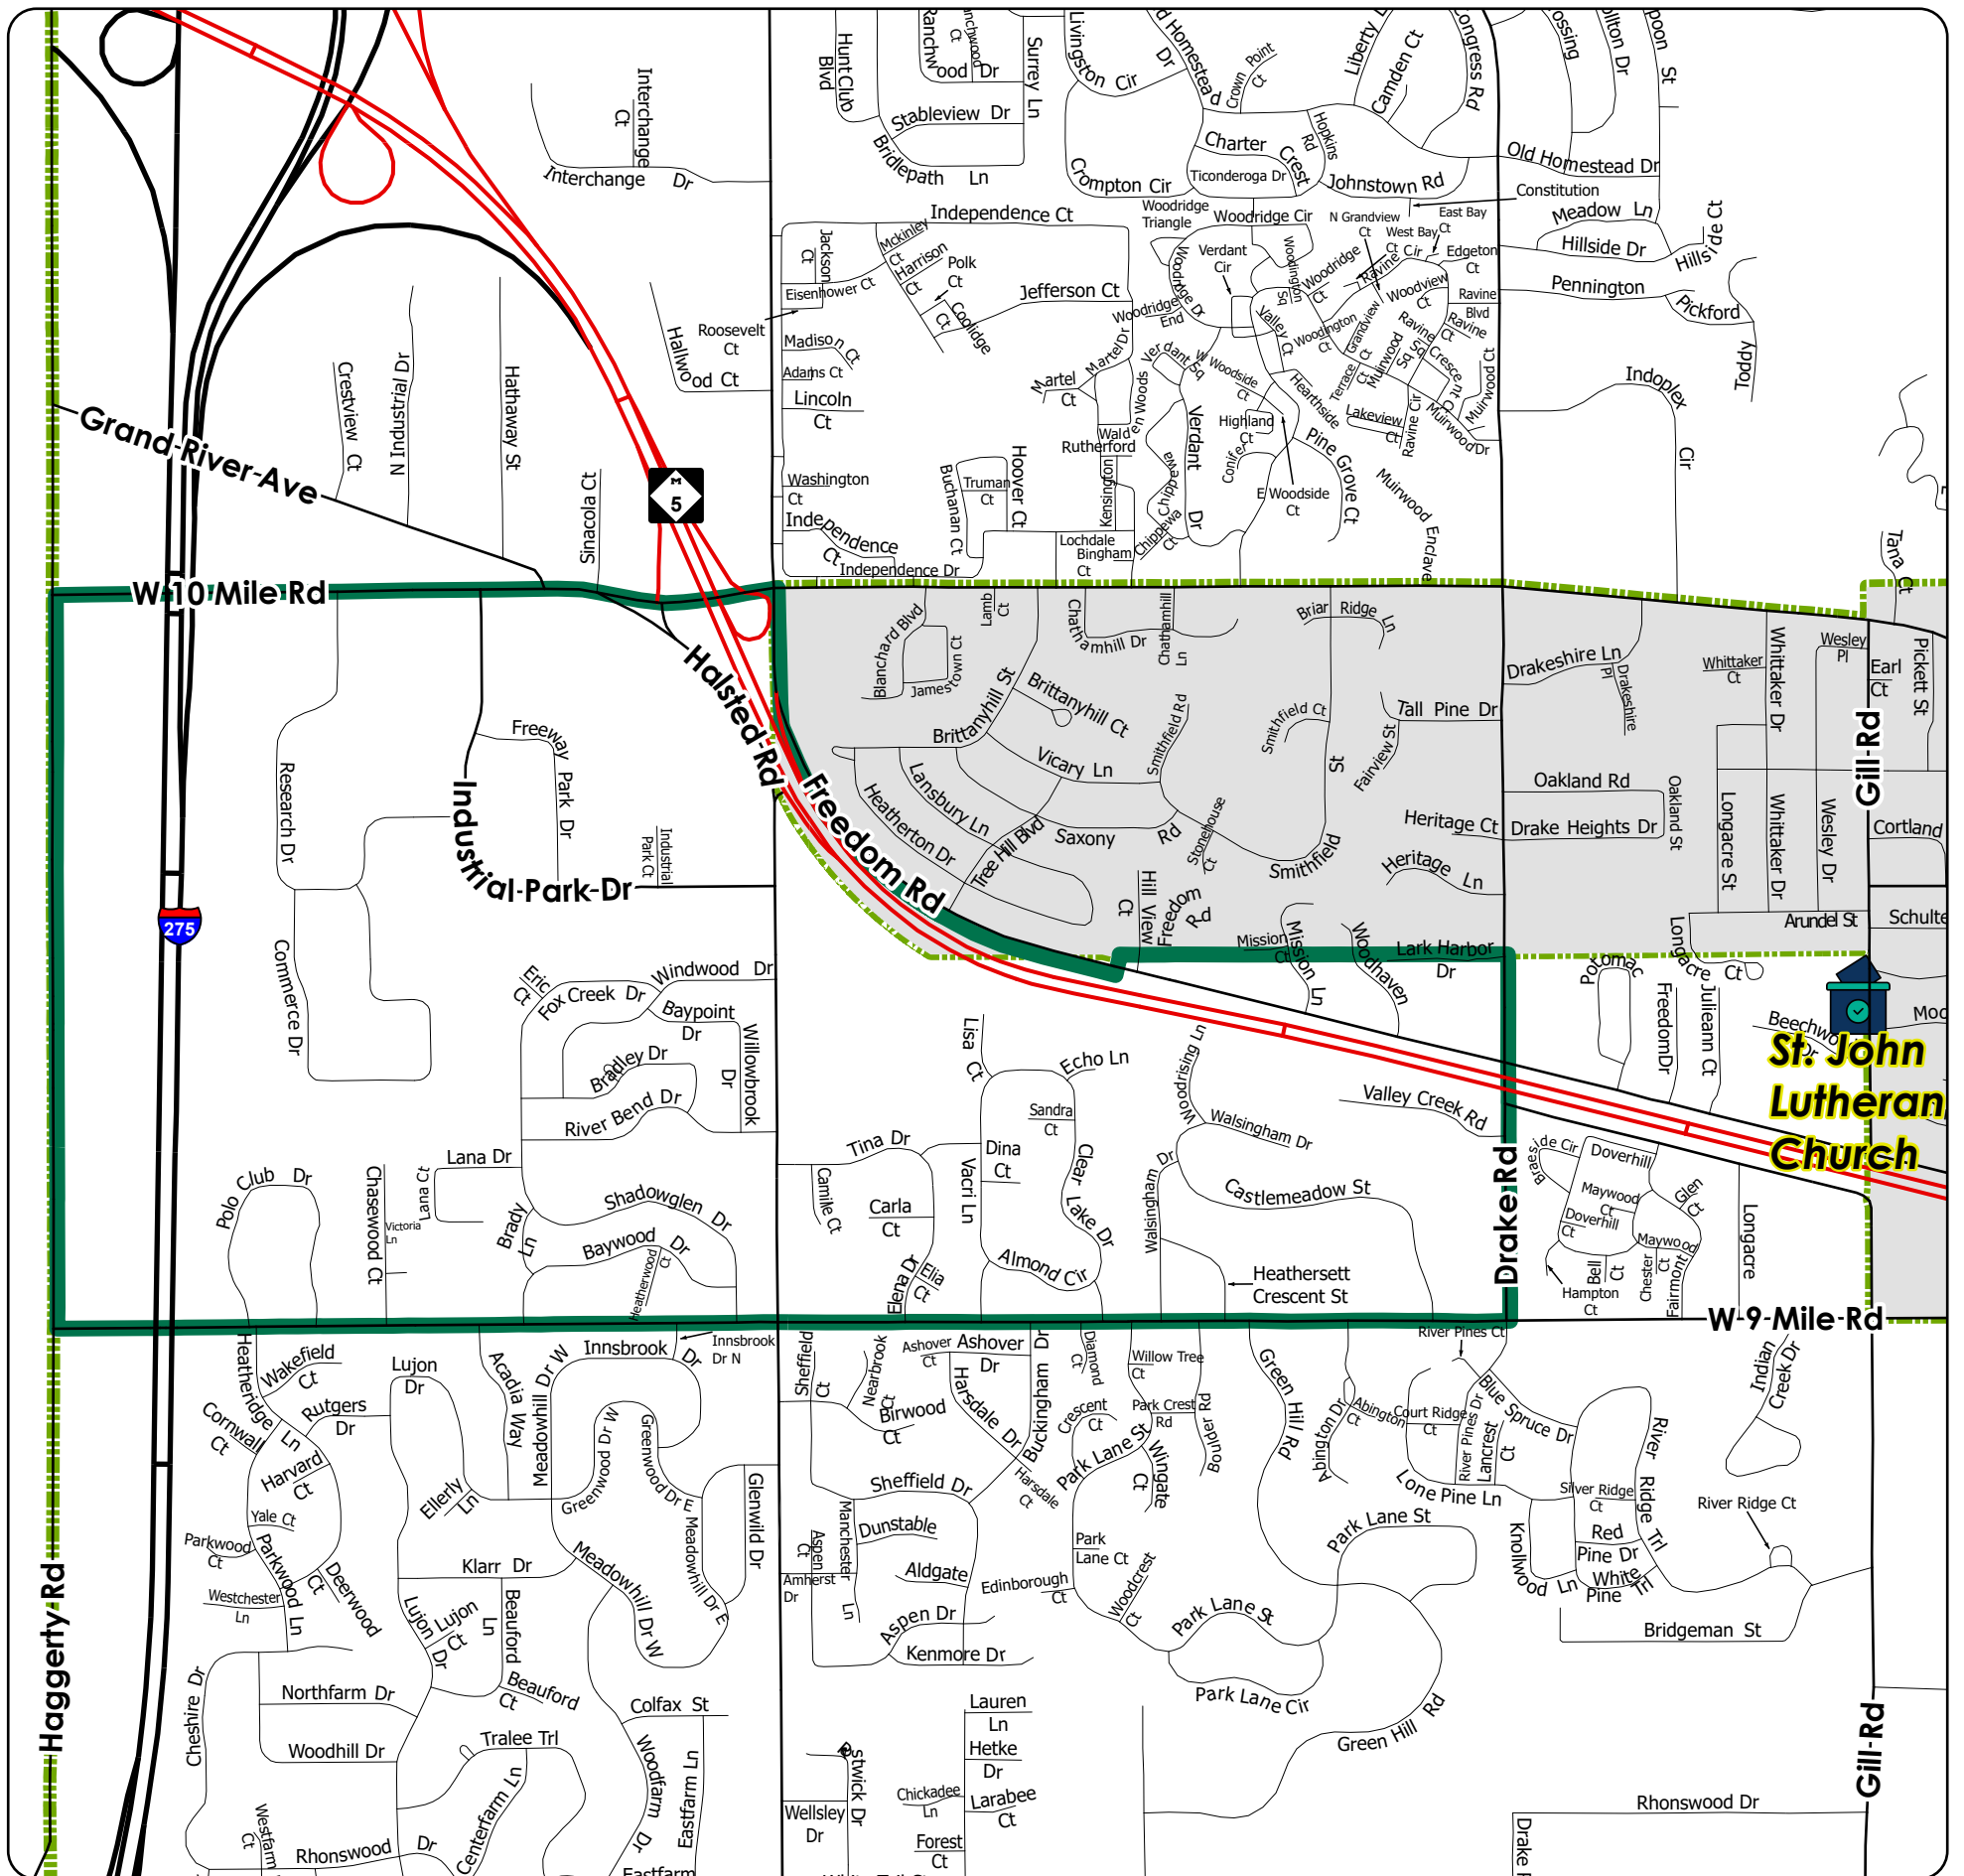

Voting Precinct 22

City of Farmington Hills, Michigan

Map Legend

-  Voting Location
-  Voting Precinct Boundary

Precinct Streets

W 9 MILE RD (Portion)	FREWAY PARK DR	VACRI LN
ALMOND CIR	GRAND RIVER AVE (Portion)	VICTORIA LN
BAYPOINT DR	HAGGERTY RD (Portion)	VALLEY CRK
BAYWOOD DR	HALSTED RD (Portion)	WALSINGHAM DR
BRADLEY DR	HEATHERSETT CRES	WILLOWBROOK DR
BRADY LN	HEATHERWOOD CT	WINDWOOD DR
CAMILLE CT	HILLVIEW CT	WOODHAVEN CT
CARLA CT	INDUSTRIAL PARK CT	WOODRISING LN
CASTLEMEADOW DR	INDUSTRIAL PARK DR	
CHASEWOOD CT	LANA DR	
CLEAR LAKE DR	LANA CT	
COMMERCE DR	LARK HBR	
DINA CT	LISA CT	
DRAKE RD	MISSION LN	
ECHO LN	POLO CLUB DR	
ELENA DR	RESEARCH DR	
ELIA CT	RIVER BND	
ERIC CT	SANDRA CT	
FOX CREEK DR	SHADOWGLEN DR	
FREEDOM RD	TINA DR	

SOURCES: City of Farmington Hills GIS, 2024
City Clerk's Office, 2024
Oakland County GIS, 2024

DISCLAIMER: Although the information provided by this map is believed to be reliable, its accuracy is not warranted in any way. The City of Farmington Hills assumes no liability for any claims arising from the use of this map.