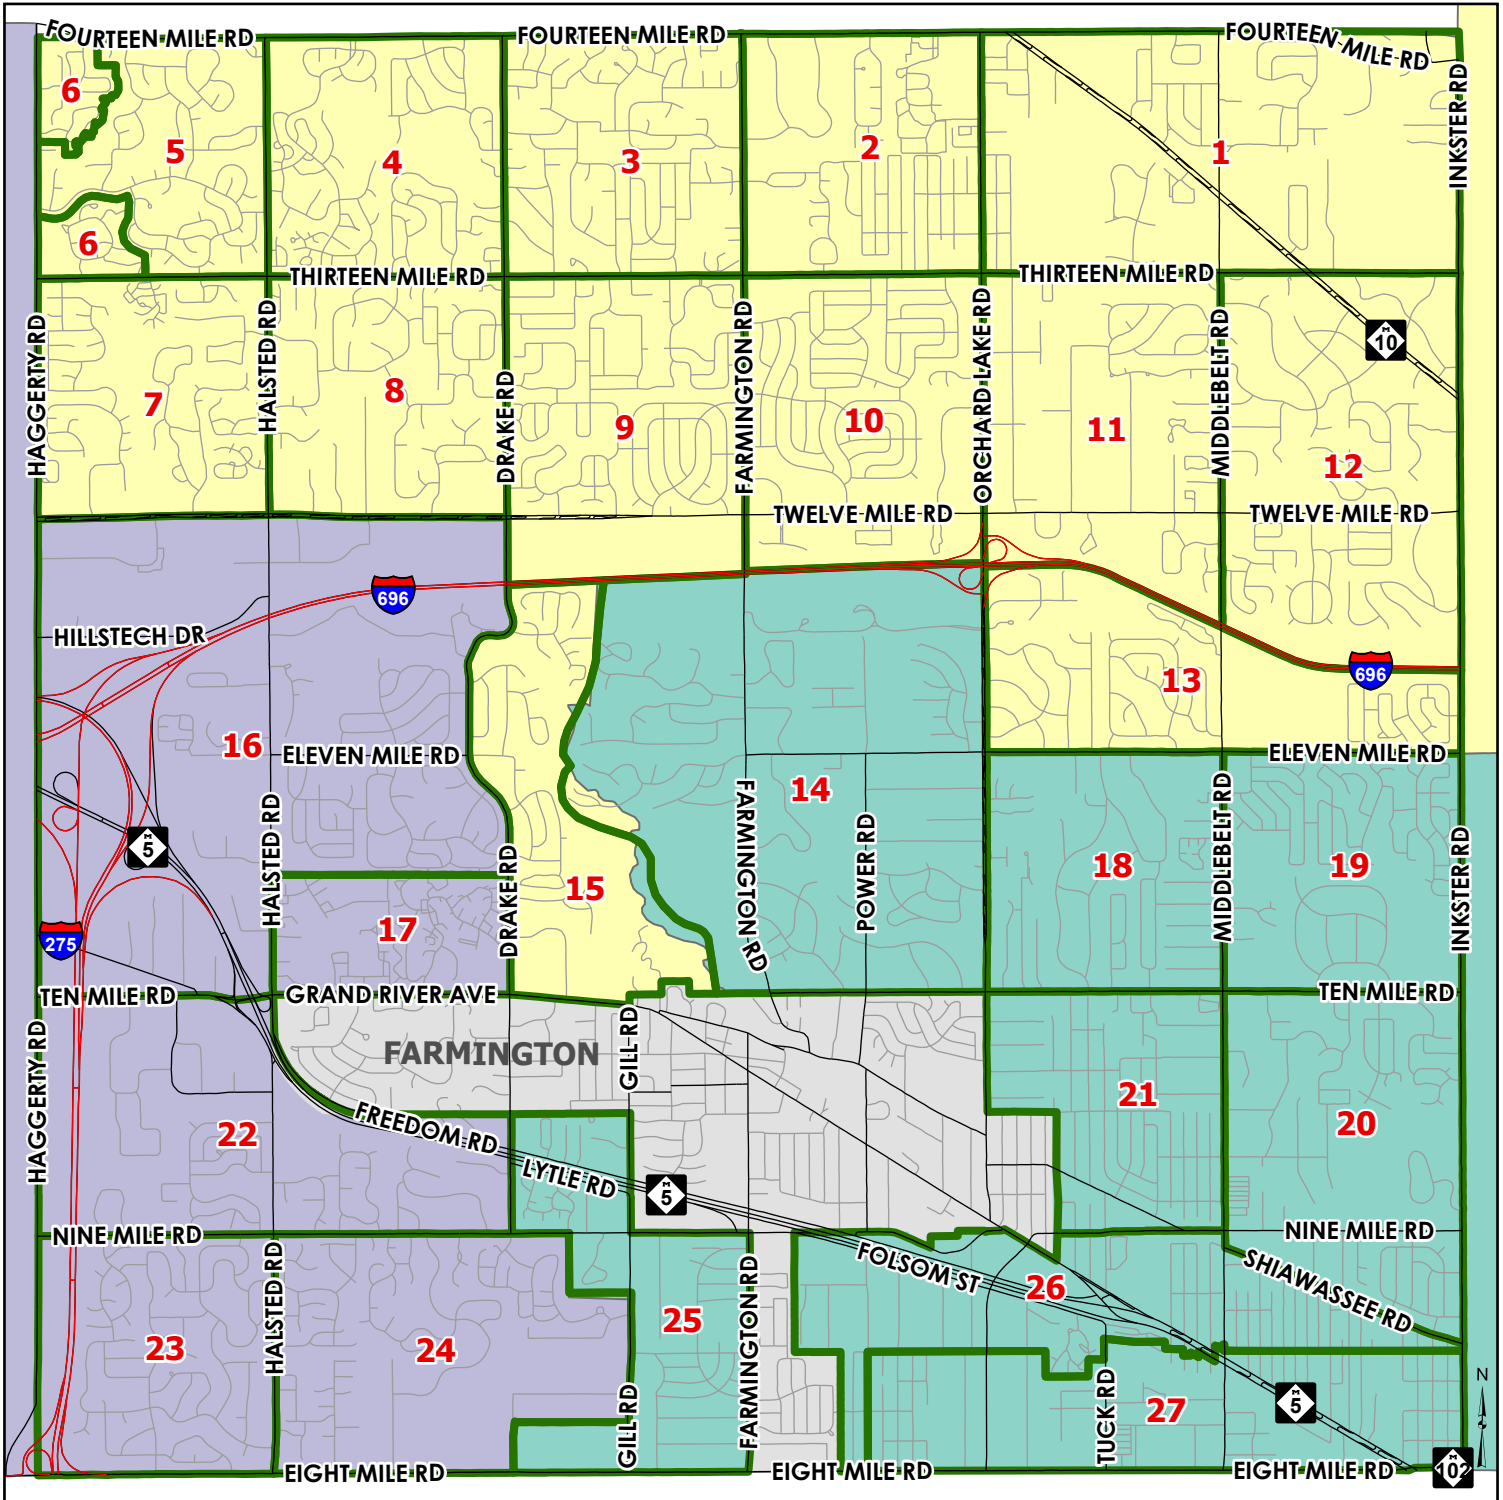

State House Districts

City of Farmington Hills, Michigan

LEGEND

- 12 Voting Precinct
- House District**
- 18
- 19
- 21

SOURCE: City of Farmington Hills GIS, 2022
Oakland County, 2021-2022

Precinct Number and Location

1	Warner Middle School.....	30303 Fourteen Mile Road
2	Orchard United Methodist Church.....	30450 Farmington Road
3	Forest Elementary School.....	34545 Old Timber Road
4	Faith Covenant Church.....	35415 Fourteen Mile Road
5	Grace Chapel Church.....	27996 Halsted Road
6	Grace Chapel Church.....	27996 Halsted Road
7	Hope Lutheran Church.....	39200 Twelve Mile Road
8	N. Congregational Church.....	36520 Twelve Mile Road
9	Farmington STEAM Academy.....	32800 Twelve Mile Road
10	Kenbrook Elementary School.....	32130 Bonnet Hill Road
11	Farmington Central High School.....	30175 Highmeadow Road
12	Woodcreek Elementary School.....	28400 Harwich Drive
13	Farmington Hills Activity Center.....	28600 Eleven Mile Road
14	First Presbyterian Church.....	26165 Farmington Road

Precinct Number and Location

15	St. Toma Syriac Catholic Church.....	25600 Drake Road
16	Hillside Elementary School.....	36801 Eleven Mile Road
17	St. Toma Syriac Catholic Church.....	25600 Drake Road
18	East Middle School.....	25000 Middlebell Road
19	East Middle School.....	25000 Middlebell Road
20	Salvation Army Community Center.....	27500 Shiawassee Road
21	Lanigan Elementary School.....	23800 Tuck Road
22	St. John Lutheran Church.....	23225 Gill Road
23	St. John Lutheran Church.....	23225 Gill Road
24	Power Middle School.....	34740 Rhonswood Drive
25	Gill Elementary School.....	21195 Gill Road
26	Tawheed Center.....	29707 Ten Mile Road
27	Greater Seth Temple.....	28125 Grand River Rd

DISCLAIMER: Although the information provided by this map is believed to be reliable, its accuracy is not warranted in any way. The City of Farmington Hills assumes no liability for any claims arising from the use of this map.