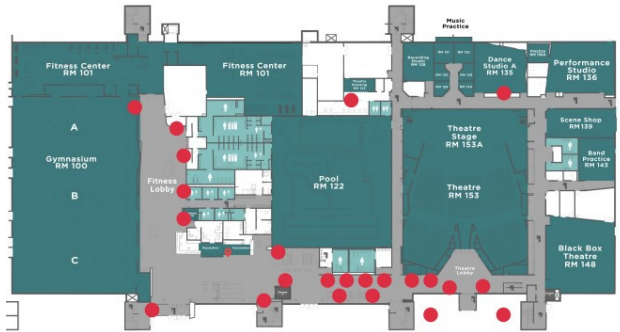

Where is the art?

First Floor

Exhibit Hall and Theatre Wing

- Shadia Derbyshire, *Garden of Intention*, Collage, Painting \$4,800
Mike Ross, *Under the Shadow of the Proscenium of the George Washington Bridge*, Oil on Panel \$2,000
Cheryl Barill, *Amari with Lilacs*, Oil & Metal Leaf \$9,800
Gail Borowski, *Soaring*, Acrylic on Canvas \$1,200
Mike Ross, *Howling for Blood*, Oil on Panel \$1,200
Karri Bloemer, *Barred Owl*, Digital Drawing \$250
Ted Hadfield, *Studies of Technology and Nature*, Mixed Media \$1,000 /
John Nagridge, *Abrams Falls*, Oil on Canvas \$2,900
Elizabeth Hull, *Moonlight Conductor*, Acrylic on Canvas \$1,600
Lidia Simonova, *Green Fence*, Acrylic on Wood \$2,500
Nancy Coumoundouros, *Hello Cello*, Print of Oil on Canvas \$200
Lesa Ferencz, *Vintage LP*, Photograph \$300
Lesa Ferencz, *Singer*, Photograph \$300
Arts Commission, *Scripture Tree*, Steel NFS
Kenneth Thompson, *Steel Stack, Offset & Ode to Naguchi*, Steel \$9,500 /